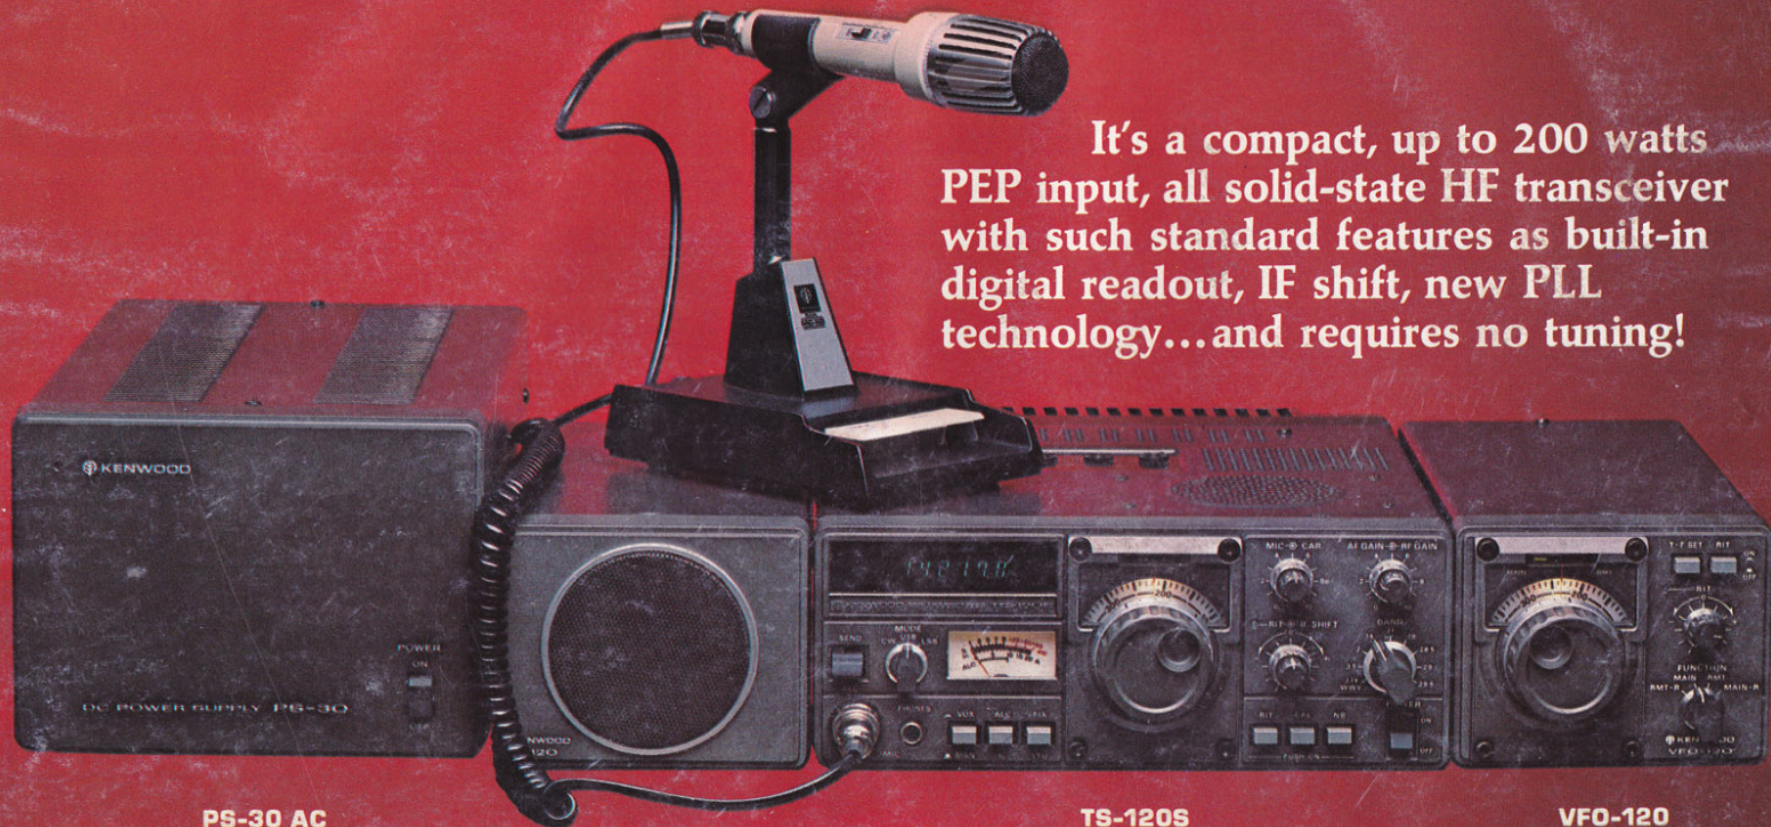

TS-120S...A big little rig.

It's a compact, up to 200 watts PEP input, all solid-state HF transceiver with such standard features as built-in digital readout, IF shift, new PLL technology...and requires no tuning!

PS-30 AC

SP-120

TS-120S

VFO-120

Exciting and perfect for car or ham shack use! But, there's more to say about the TS-120S! This unique all solid-state HF, SSB/CW transceiver produces a hefty signal and also offers a lot of other features in a very attractive, compact package. See this new model at your Authorized Kenwood Dealer!